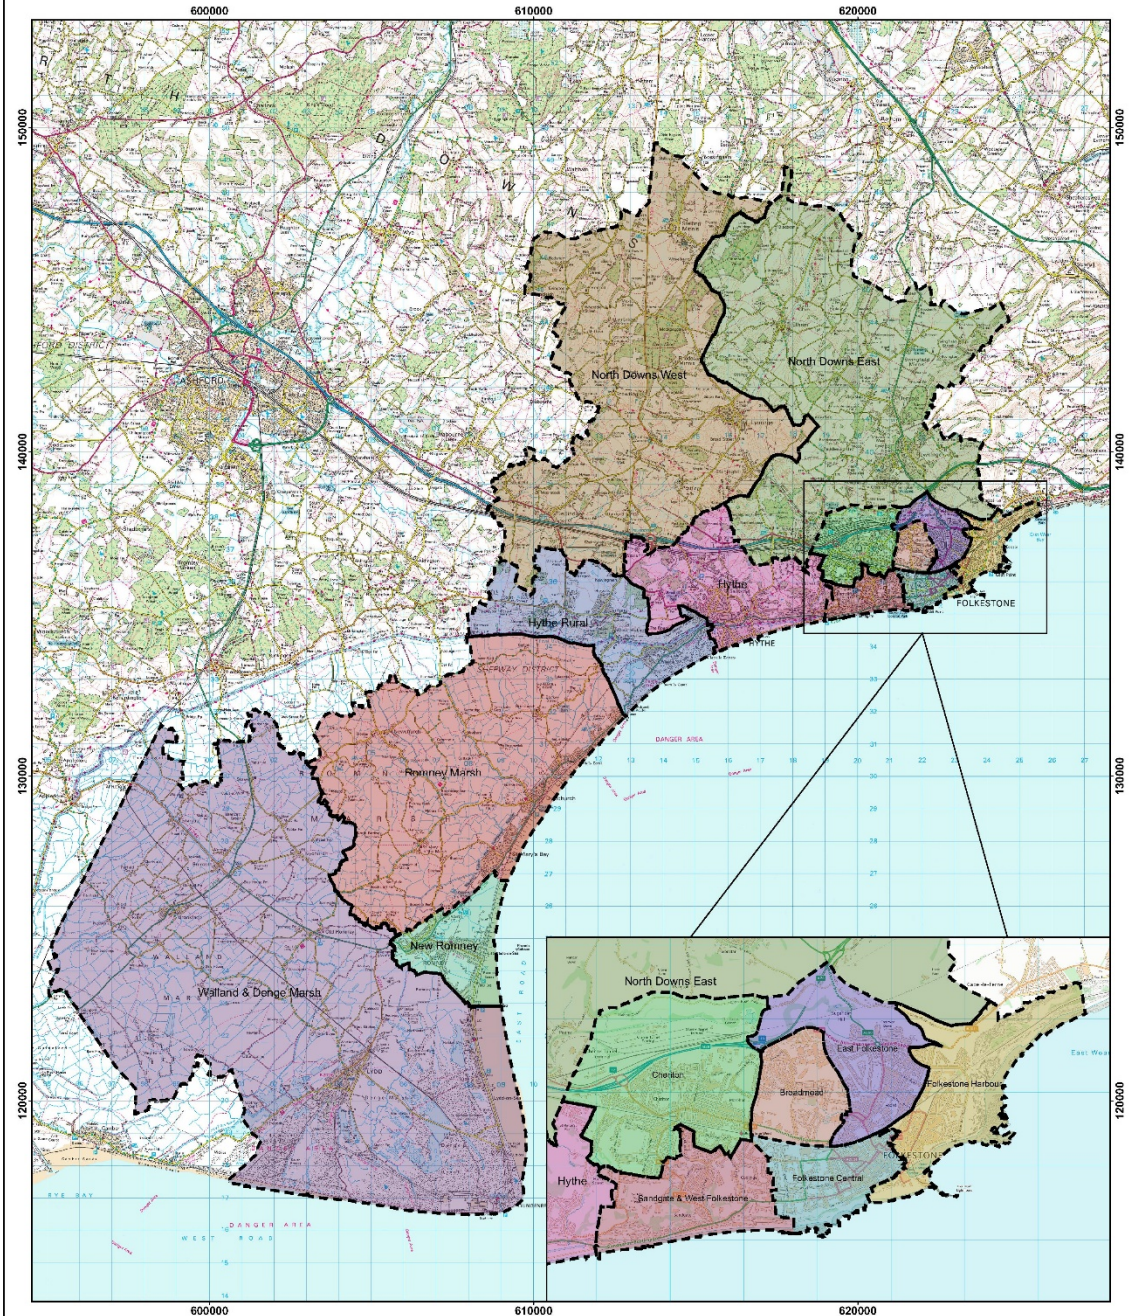

APPENDIX 1 – REGISTER OF MEMBERS AND WARD MAP

A map, showing the wards, is contained in this appendix. More information can be searched for on the Interactive Map on Folkestone and Hythe District Council's website.

REGISTER OF COUNCILLORS

Councillor	Ward	Party
Belinda Walker	Broadmead	Labour
Rebecca Shoob	Cheriton	Green
Polly Blakemore	Cheriton	Green
Mike Blakemore	Cheriton	Green
Adrian Lockwood	East Folkestone	Labour
Connor McConville	East Folkestone	Labour
Jackie Meade	East Folkestone	Labour
Abena Akuffo-Kelly	Folkestone Central	Labour
Liz McShane	Folkestone Central	Labour
Laura Davison	Folkestone Central	Labour
Bridget Chapman	Harbour	Labour
Nicola Keen	Harbour	Labour
Jim Martin	Hythe	Green
Rich Holgate	Hythe	Green
Anita Jones	Hythe	Green
Jeremy Speakman	Hythe Rural	Green
John Wing	Hythe Rural	Green
David Wimble	New Romney	Indep
Paul Thomas	New Romney	Indep
David Godfrey	North Downs East	Conservative
James Butcher	North Downs East	Green
Stephen Scoffham	North Downs East	Green
Jenny Hollingsbee	North Downs West	Conservative
Elaine Martin	North Downs West	Green
Liz Grant	Romney Marsh	Conservative
Tony Cooper	Romney Marsh	Labour
Tim Prater	Sandgate and West Folkestone	Lib Dem
Gary Fuller	Sandgate and West Folkestone	Lib Dem
Alan Martin	Walland and Dengemarsh	Conservative
Clive Goddard	Walland and Dengemarsh	Conservative

For Member addresses, please go to:

<http://www.folkestone-hythe.gov.uk/moderngov/mgMemberIndex.aspx?bcr=1>

FOLKESTONE AND HYTHE DISTRICT WARD MAP

Folkestone & Hythe District Wards

Drawn date:
15 Mar 2019

Drawn by:
Brian Harper

Drawing ref:
FHDC/DSO/SB

Contains Ordnance Survey data
© Crown copyright and database right
Folkestone & Hythe Council 100019677 - 2019

Drawn at 1:125,000 on A3